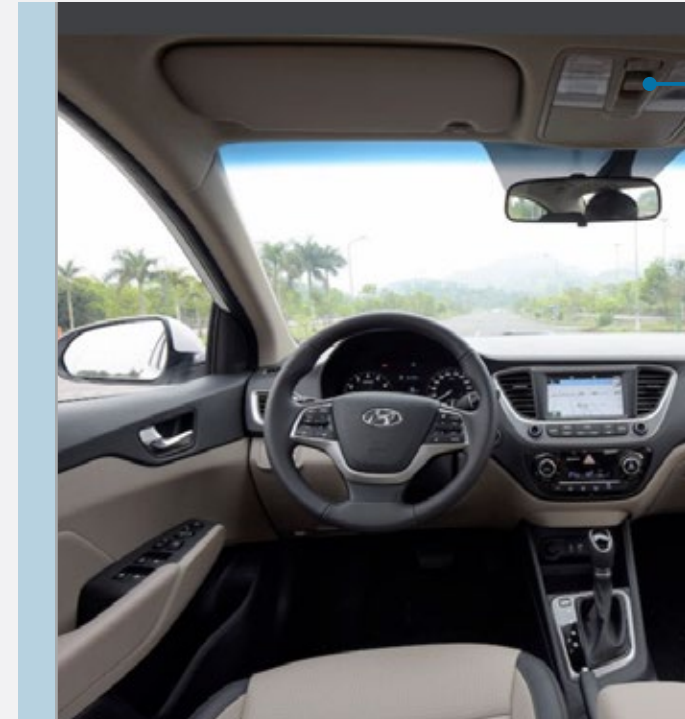

La phòng trần Hyundai Accent
Hyundai Accent head lining