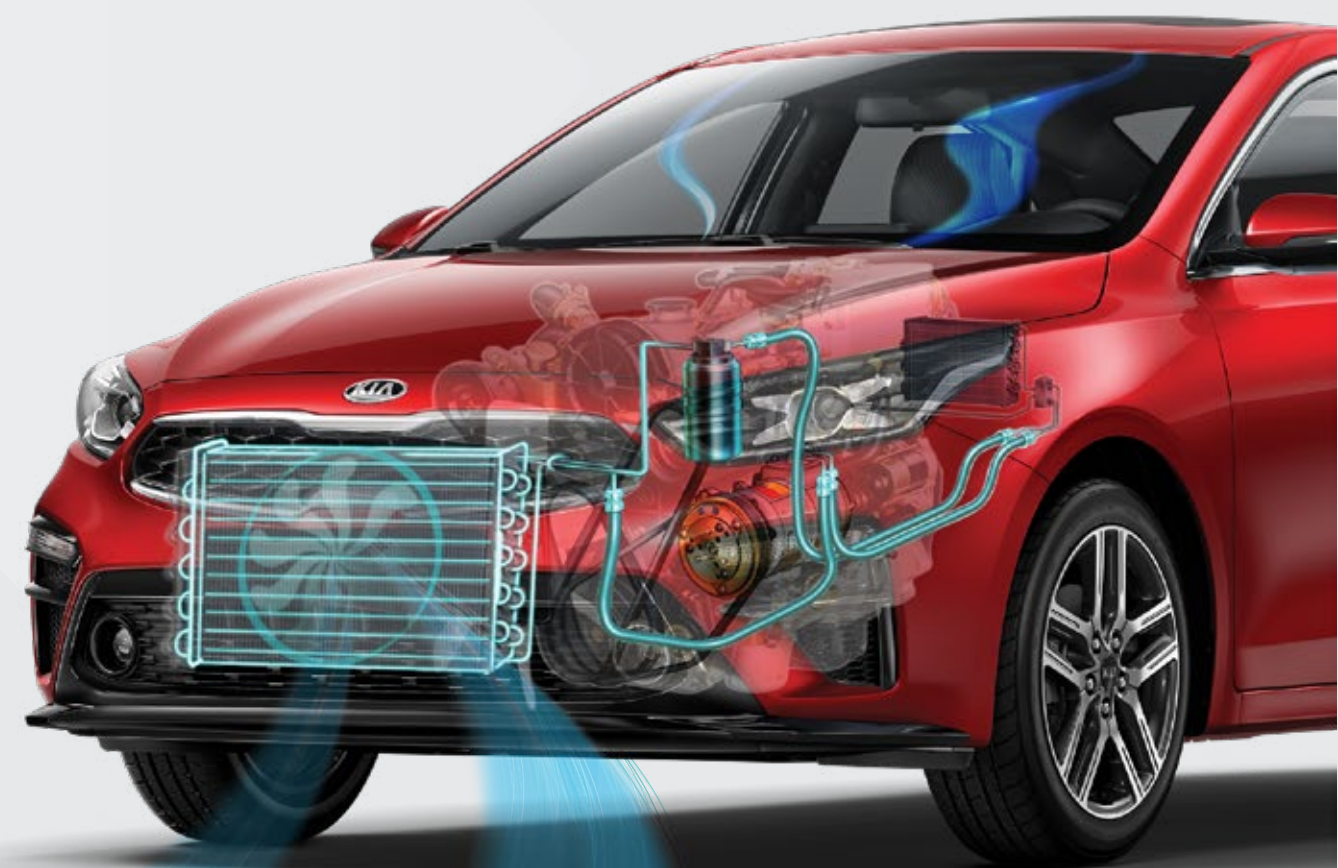

SẢN XUẤT MÁY LẠNH XE DU LỊCH

MANUFACTURING PASSENGER CAR
AIR CONDITIONERS